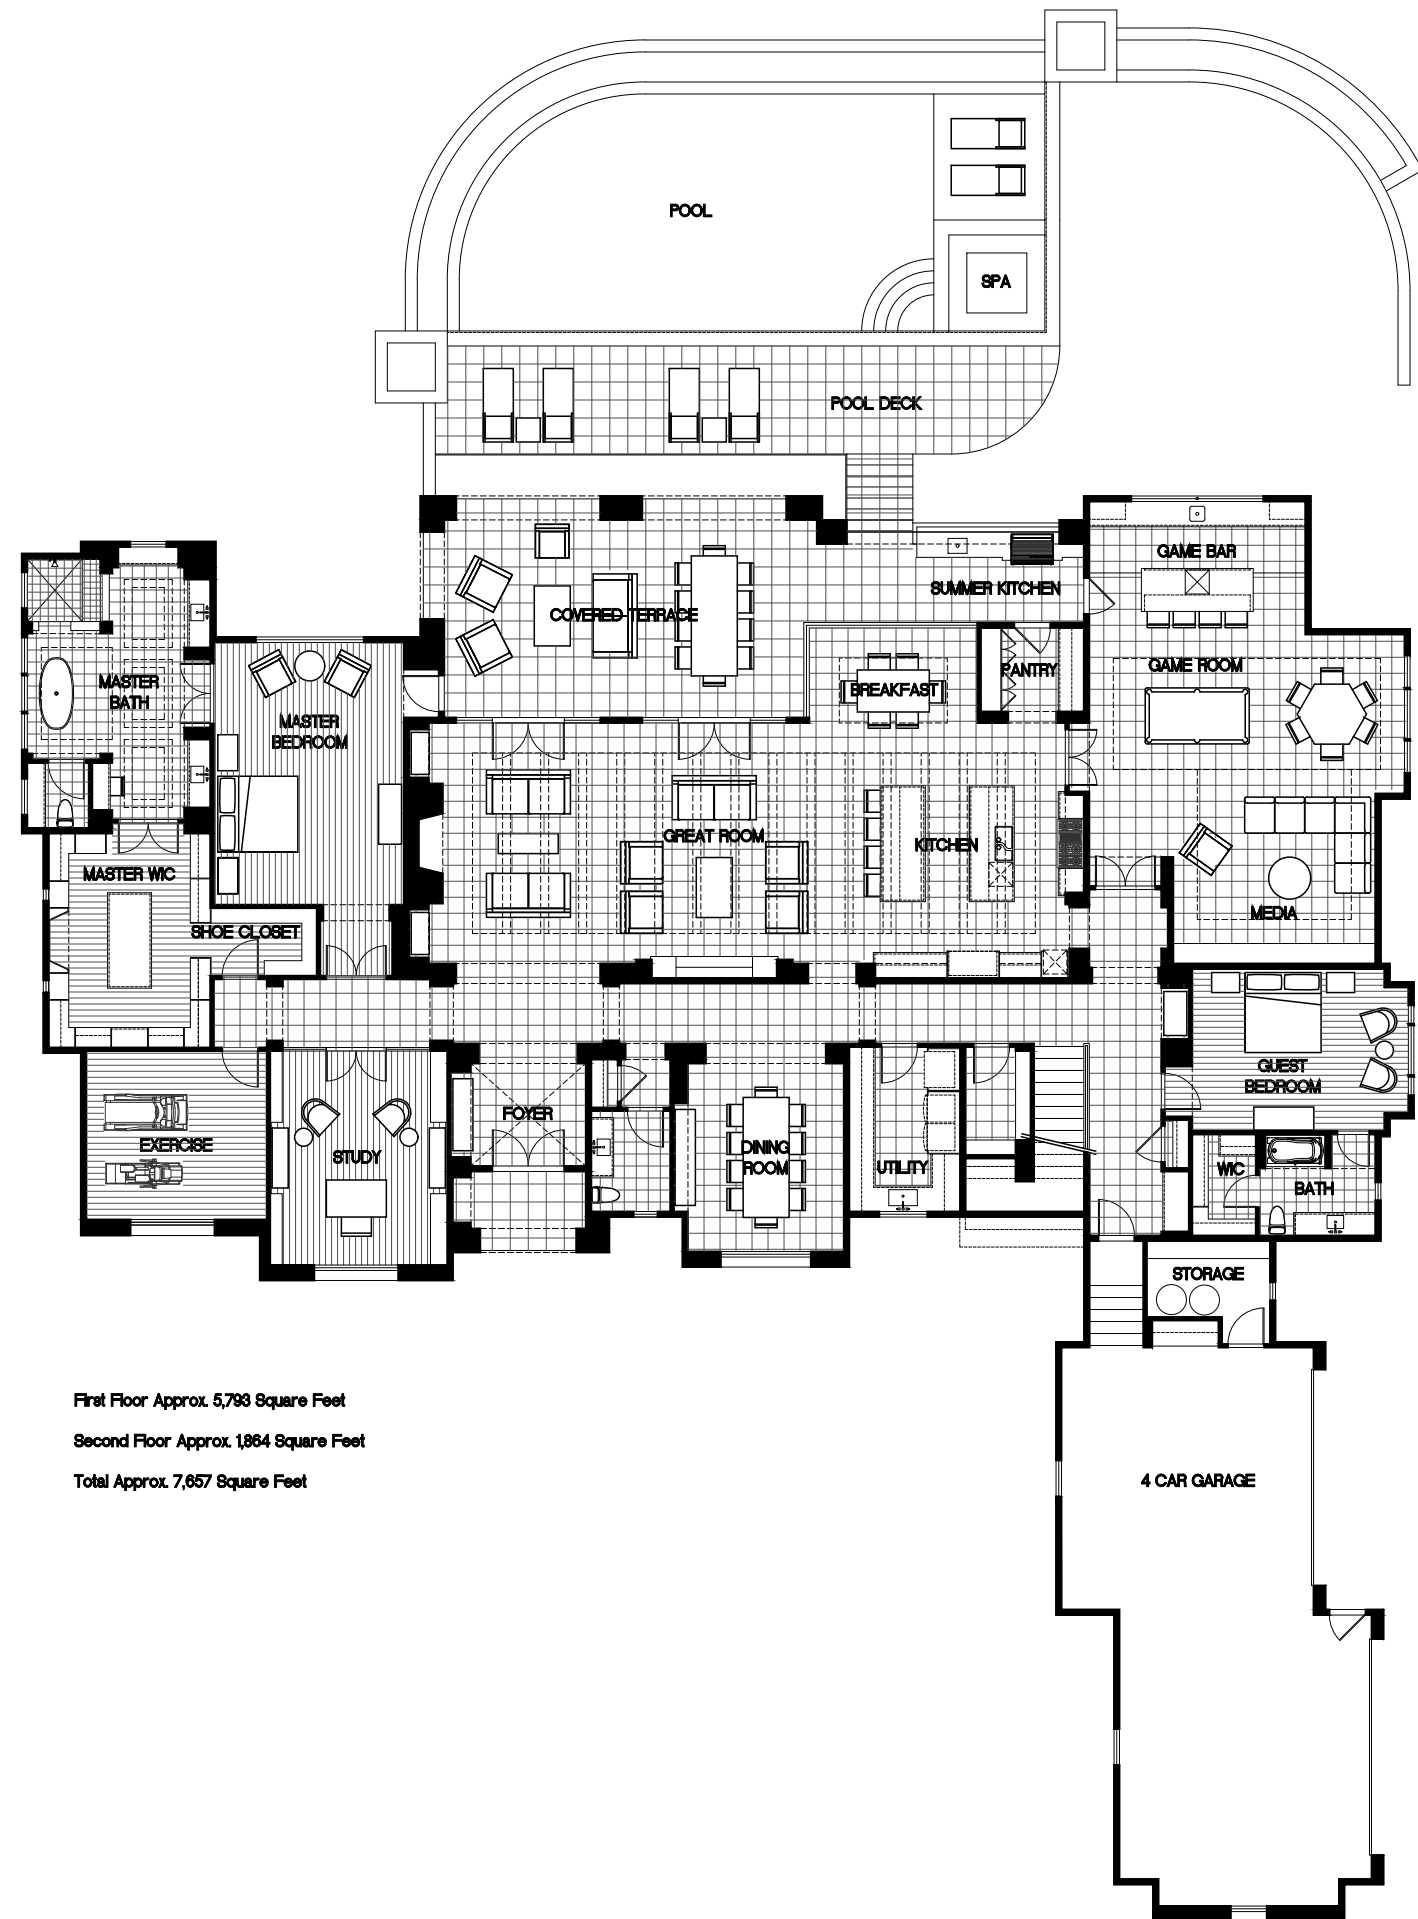

BLACKACRE TRAIL
LOT 1
1.05 ACRES
45,759.3 SQ. FT.

First Floor Approx. 5,793 Square Feet

Second Floor Approx. 1,864 Square Feet

Total Approx. 7,657 Square Feet