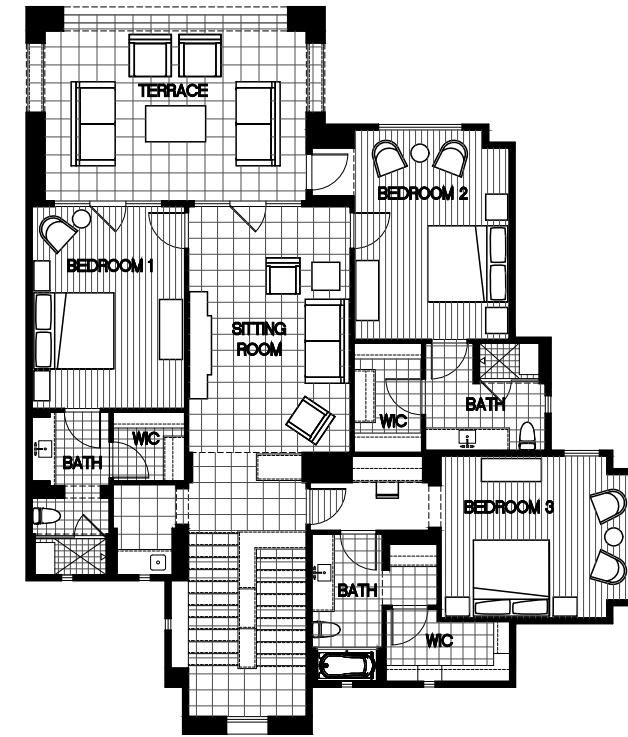

BLACKACRE TRAIL
LOT 1
1.05 ACRES
45,759.3 SQ. FT.

First Floor Approx. 5,793 Square Feet

Second Floor Approx. 1,864 Square Feet

Total Approx. 7,657 Square Feet