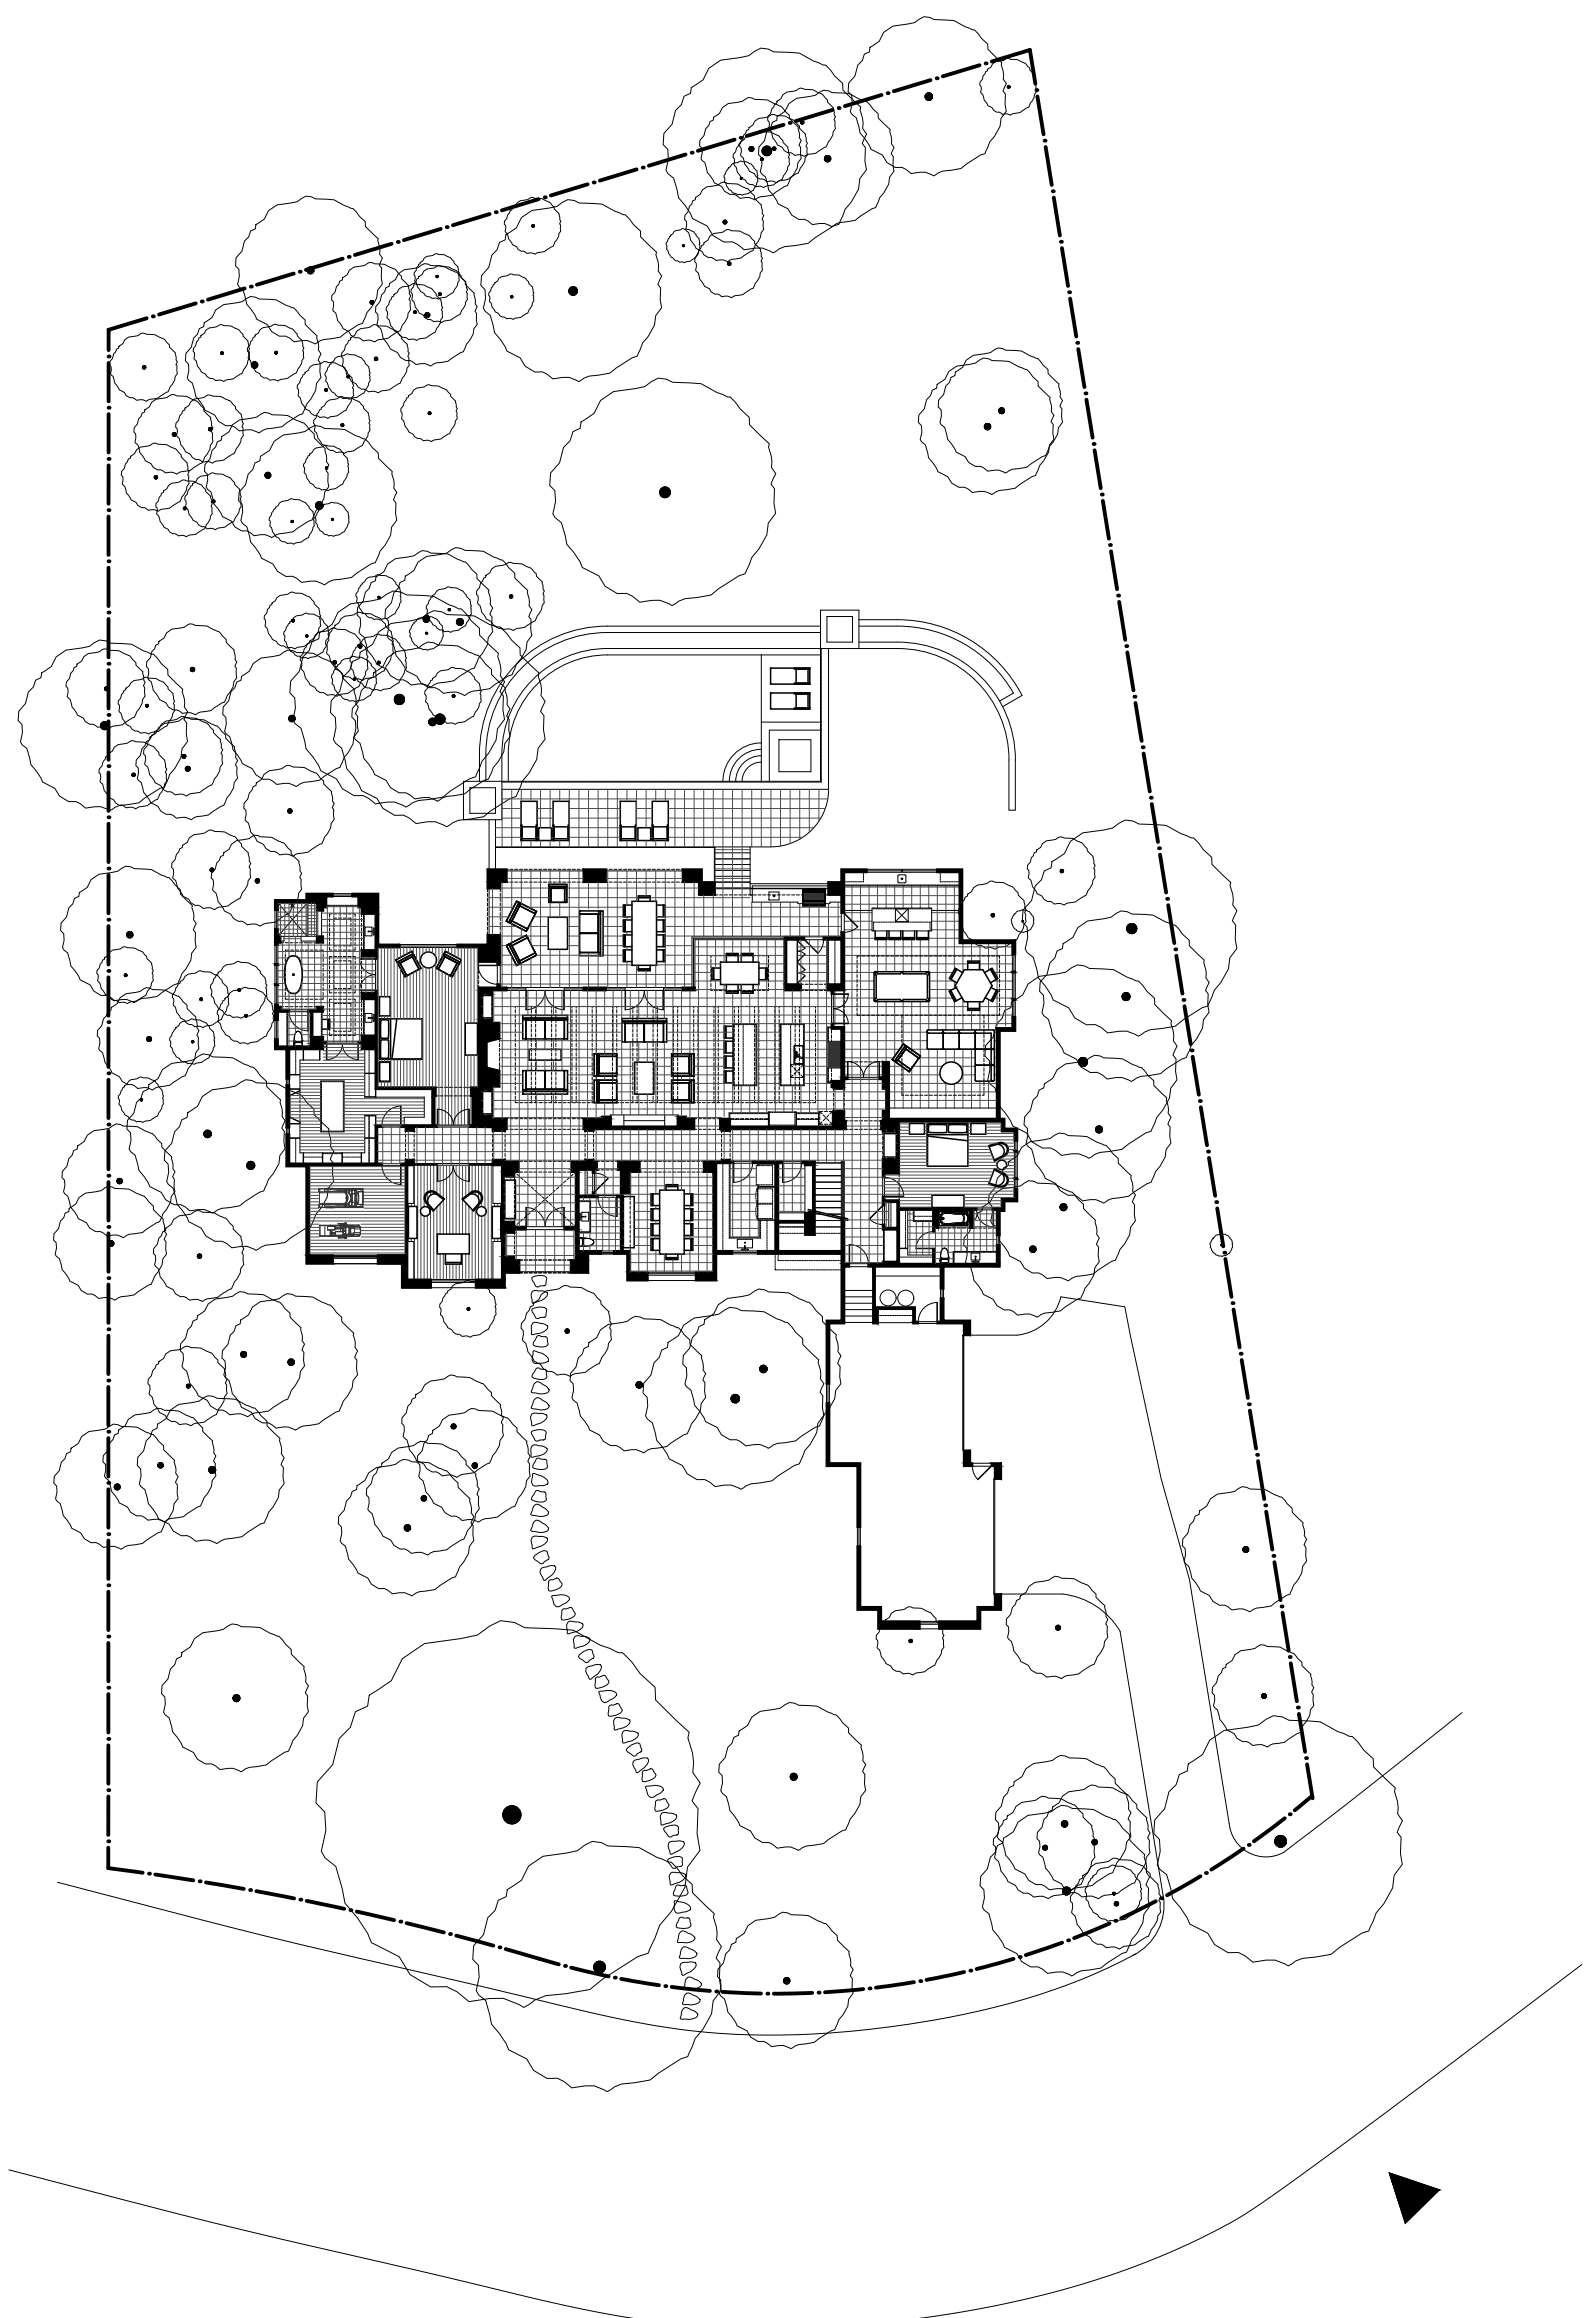

BLACKACRE TRAIL
LOT 1
1.05 ACRES
45,759.3 SQ. FT.

First Floor Approx. 5,793 Square Feet

Second Floor Approx. 1,864 Square Feet

Total Approx. 7,657 Square Feet